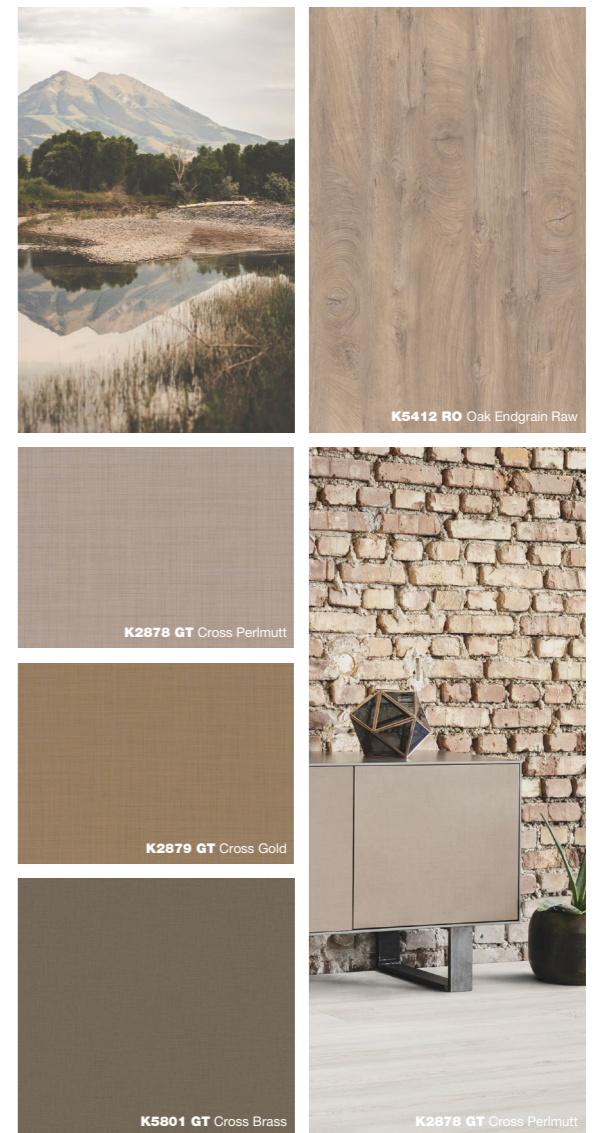

**Nur für den vertikalen Einsatz geeignet | Only recommended for vertical use Slimline: Durchgefärbter Kern | Dyed through core 1) schwarz | black 2) weiß | white 3) beige | beige

Anti Fingerprint			Schichtstoff Laminat			Arbeitsplatte Worktop			Zubehör Accessories		
◆	■	●	S	T	Q	○	▲	■	◀	▶	■
			•								
			•			•					• •
			•			•	•				• •
			•			•	•				• •
			•			•	•	PH¹			• •
			•			•	•				
			•			•					
			•			•					
			•			•					
			•			•					
			•			•					
			•			•					
			•			•					
			•			•	AW		AW		• AW
			•			•	AW				
			•			•					
			•			•					• •
			•			•					• •
			•			•					
			•			•					
			•			•	AW				
			•			•	AW		AW AW		• AW
			•			•	AW		AW AW		• AW
			•			•	AW				
			•			•	AW AW		AW AW		• AW
			•			•					• •
			•			•					
			•			•					

■ Dekorplatte | Melamine faced board
2800 x 2070 x
8 / 10 / 12 / 16 / 18 / 19 / 22 / 25 / 28 mm

◆ Opti Faced Board
2800 x 2070 x
19 mm

■ Optiboard
2790 x 1300 x
19 mm

● Anti-Fingerprint
3050 x 1320 x
0,8 mm

● Schichtstoffplatte | Laminat
S 3050 x 1350 x 0,8 mm
T, Q Formate siehe S. 5 | Sizes see p. 5

○ Arbeitsplatte | Worktop R = 3 mm
mit | with G-Profil (Postforming)
4100 x 600 / 900 x 38 mm

▲ Arbeitsplatte | Worktop
mit ABS Kante | with ABS Tape
4100 x 635 x 38 mm

■ Slimline
4100 x 1300 x 12 mm
4100 x 650 x 12 mm

▲ Wandanschlussprofil
Wall jointing system
4100 x 24 x 16 mm

■ Nischenrückwand
Splashback
4100 x 640 x 15 mm